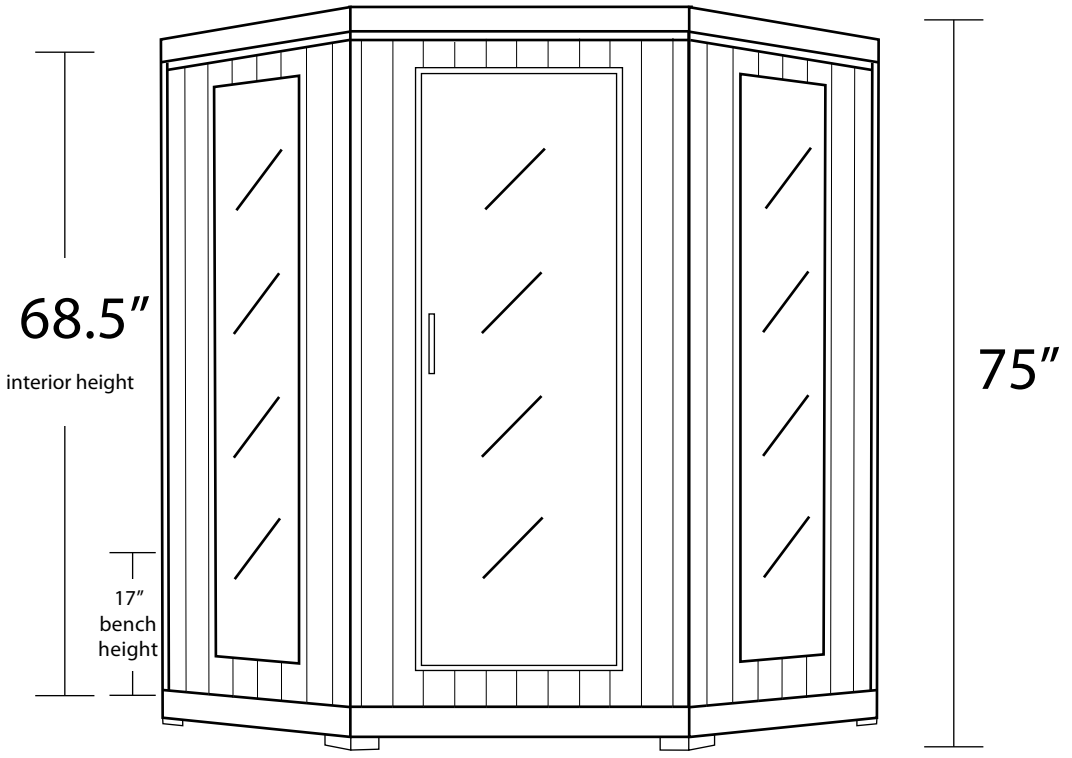

# 3 Person Corner Sauna

**BENCH DIMENSIONS:**  
Depth: 17.7"  
Width: 49.2"