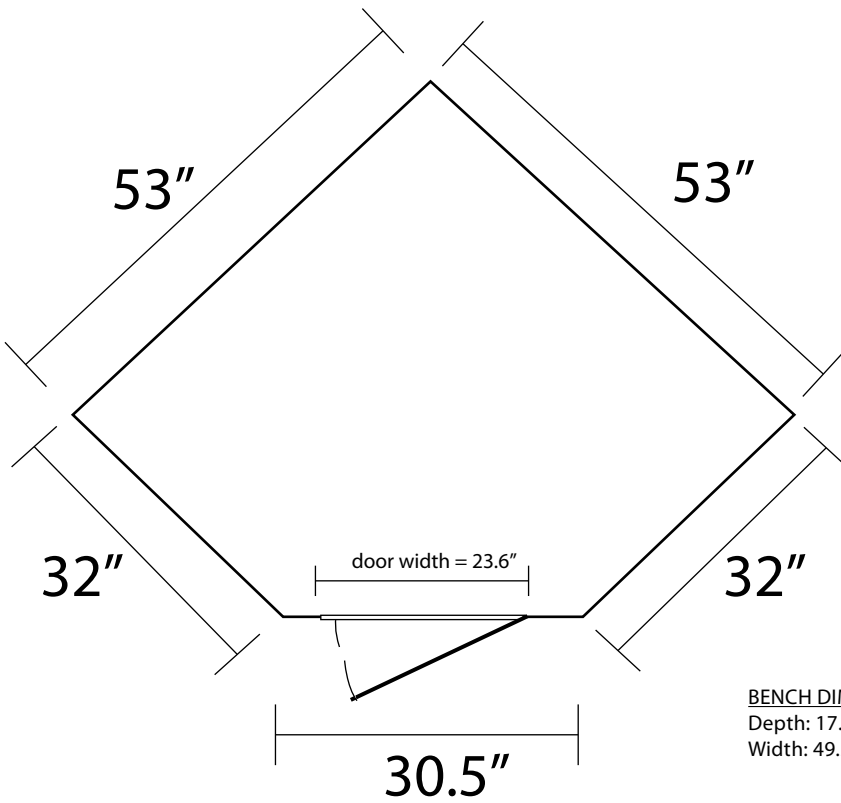

# 3 Person Corner Sauna

**BENCH DIMENSIONS:**  
Depth: 17.7"  
Width: 49.2"