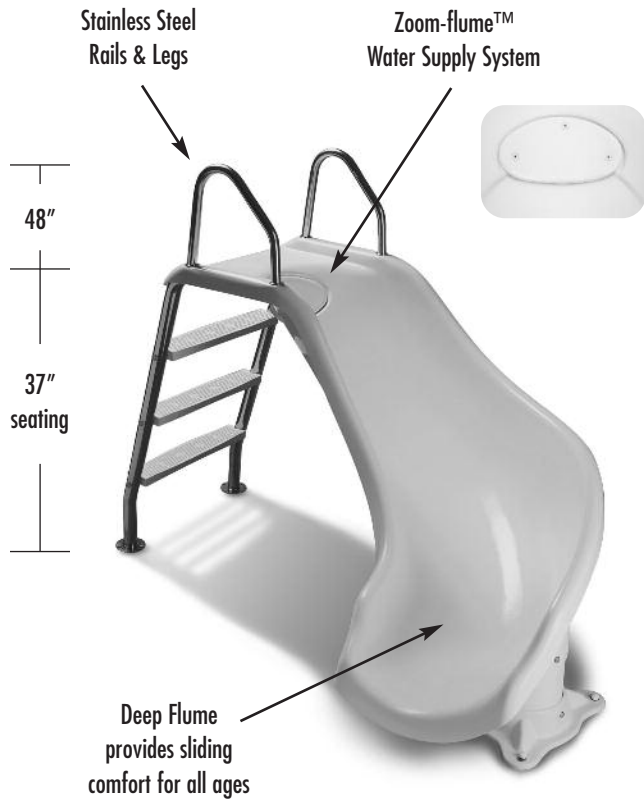

ZOOMERANG™ SLIDE:

FEATURES:

- Durable & Long Lasting Acrylic Construction
- Available in White Only
- Available in Right Turn Only
- 37'' High at Seating Area
- Flume Width = 19'' (centerline)
- Flume Depth = 9.5''
- Zoom-Flume™ Water Supply System
- 15-30 GPM (Actual GPM rating will vary depending on specific pool size and pool equipment used.)
- Stainless Steel Rails, Legs & Hardware
- Discreetly Sits Below a 6' Privacy Fence
- Minimum Water Depth of 3'6''
- Water Supply Attaches Directly to Pool Return Inlet
- Weight Limit = 200 Lbs.

ZOOMERANG™ SLIDE

DESCRIPTION	PART NUMBER
Zoomerang Slide - right - white comes w/ss hardware	Part #ZM-CR-SS

RESIDENTIAL SLIDES

Zoomerang™ Footprint for RIGHT Turn Only Slide

ZOOMERANG™ SLIDE (ZM-CR-SS):

RESIDENTIAL SLIDES

DETAIL C

DETAIL D

DETAIL B

DETAIL A

ZOOMERANG™ SLIDE (ZM-CR-SS):

ALL CHART INFORMATION BELOW CORRESPONDS WITH THE DRAWING ON THE PREVIOUS PAGE.

DRAWING REPRESENTS THE FOLLOWING PART NUMBERS:
ZM-CR-SS

ZM-H1-SS: Ladder Assembly; Flume to Ladder; Ladder to Deck
ZM-H2-SS: Base to Flume; Base to Deck