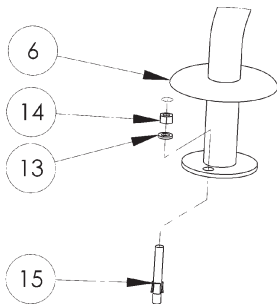

ZOOMERANG™ SLIDE:

FEATURES:

- Durable & Long Lasting Acrylic Construction
- Available in White Only
- Available in Right Turn Only
- 37'' High at Seating Area
- Flume Width = 19'' (centerline)
- Flume Depth = 9.5''
- Zoom-Flume™ Water Supply System
- 15-30 GPM (Actual GPM rating will vary depending on specific pool size and pool equipment used.)
- Stainless Steel Rails, Legs & Hardware
- Discreetly Sits Below a 6' Privacy Fence
- Minimum Water Depth of 3'6''
- Water Supply Attaches Directly to Pool Return Inlet
- Weight Limit = 200 Lbs.

ZOOMERANG™ SLIDE

DESCRIPTION	PART NUMBER
Zoomerang Slide - right - white comes w/ss hardware	Part #ZM-CR-SS

RESIDENTIAL SLIDES

Zoomerang™ Footprint for RIGHT Turn Only Slide

ZOOMERANG™ SLIDE (ZM-CR-SS):

RESIDENTIAL SLIDES

DETAIL C

DETAIL D

DETAIL B

DETAIL A

ZOOMERANG™ SLIDE (ZM-CR-SS):

ALL CHART INFORMATION BELOW CORRESPONDS WITH THE DRAWING ON THE PREVIOUS PAGE.

DRAWING REPRESENTS THE FOLLOWING PART NUMBERS:
ZM-CR-SS

ZM-H1-SS: Ladder Assembly; Flume to Ladder; Ladder to Deck
ZM-H2-SS: Base to Flume; Base to Deck