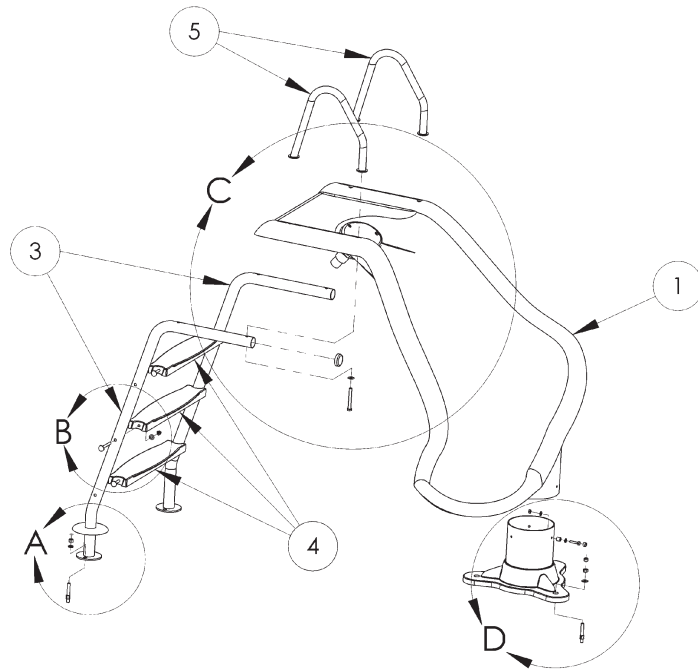

ZOOMERANG™ SLIDE:

FEATURES:

- Durable & Long Lasting Acrylic Construction
- Available in White Only
- Available in Right Turn Only
- 37'' High at Seating Area
- Flume Width = 19'' (centerline)
- Flume Depth = 9.5''
- Zoom-Flume™ Water Supply System
- 15-30 GPM (Actual GPM rating will vary depending on specific pool size and pool equipment used.)
- Stainless Steel Rails, Legs & Hardware
- Discreetly Sits Below a 6' Privacy Fence
- Minimum Water Depth of 3'6''
- Water Supply Attaches Directly to Pool Return Inlet
- Weight Limit = 200 Lbs.

ZOOMERANG™ SLIDE

DESCRIPTION	PART NUMBER
Zoomerang Slide - right - white comes w/ss hardware	Part #ZM-CR-SS

RESIDENTIAL SLIDES

Zoomerang™ Footprint for RIGHT Turn Only Slide

ZOOMERANG™ SLIDE (ZM-CR-SS):

RESIDENTIAL SLIDES

DETAIL C

DETAIL D

DETAIL B

DETAIL A

ZOOMERANG™ SLIDE (ZM-CR-SS):

ALL CHART INFORMATION BELOW CORRESPONDS WITH THE DRAWING ON THE PREVIOUS PAGE.

DRAWING REPRESENTS THE FOLLOWING PART NUMBERS:
ZM-CR-SS

ZM-H1-SS: Ladder Assembly; Flume to Ladder; Ladder to Deck
ZM-H2-SS: Base to Flume; Base to Deck