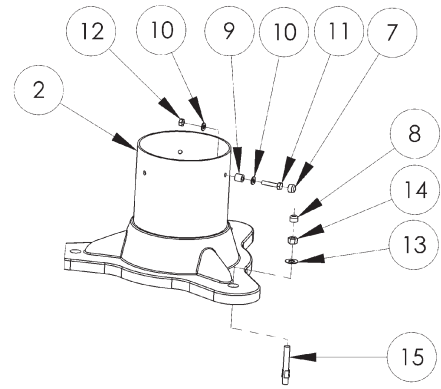

ZOOMERANG™ SLIDE:

FEATURES:

- Durable & Long Lasting Acrylic Construction
- Available in White Only
- Available in Right Turn Only
- 37'' High at Seating Area
- Flume Width = 19'' (centerline)
- Flume Depth = 9.5''
- Zoom-Flume™ Water Supply System
- 15-30 GPM (Actual GPM rating will vary depending on specific pool size and pool equipment used.)
- Stainless Steel Rails, Legs & Hardware
- Discreetly Sits Below a 6' Privacy Fence
- Minimum Water Depth of 3'6''
- Water Supply Attaches Directly to Pool Return Inlet
- Weight Limit = 200 Lbs.

ZOOMERANG™ SLIDE

DESCRIPTION	PART NUMBER
Zoomerang Slide - right - white comes w/ss hardware	Part #ZM-CR-SS

RESIDENTIAL SLIDES

Zoomerang™ Footprint for RIGHT Turn Only Slide

ZOOMERANG™ SLIDE (ZM-CR-SS):

RESIDENTIAL SLIDES

DETAIL C

DETAIL D

DETAIL B

DETAIL A

ZOOMERANG™ SLIDE (ZM-CR-SS):

ALL CHART INFORMATION BELOW CORRESPONDS WITH THE DRAWING ON THE PREVIOUS PAGE.

DRAWING REPRESENTS THE FOLLOWING PART NUMBERS:
ZM-CR-SS

ZM-H1-SS: Ladder Assembly; Flume to Ladder; Ladder to Deck
ZM-H2-SS: Base to Flume; Base to Deck