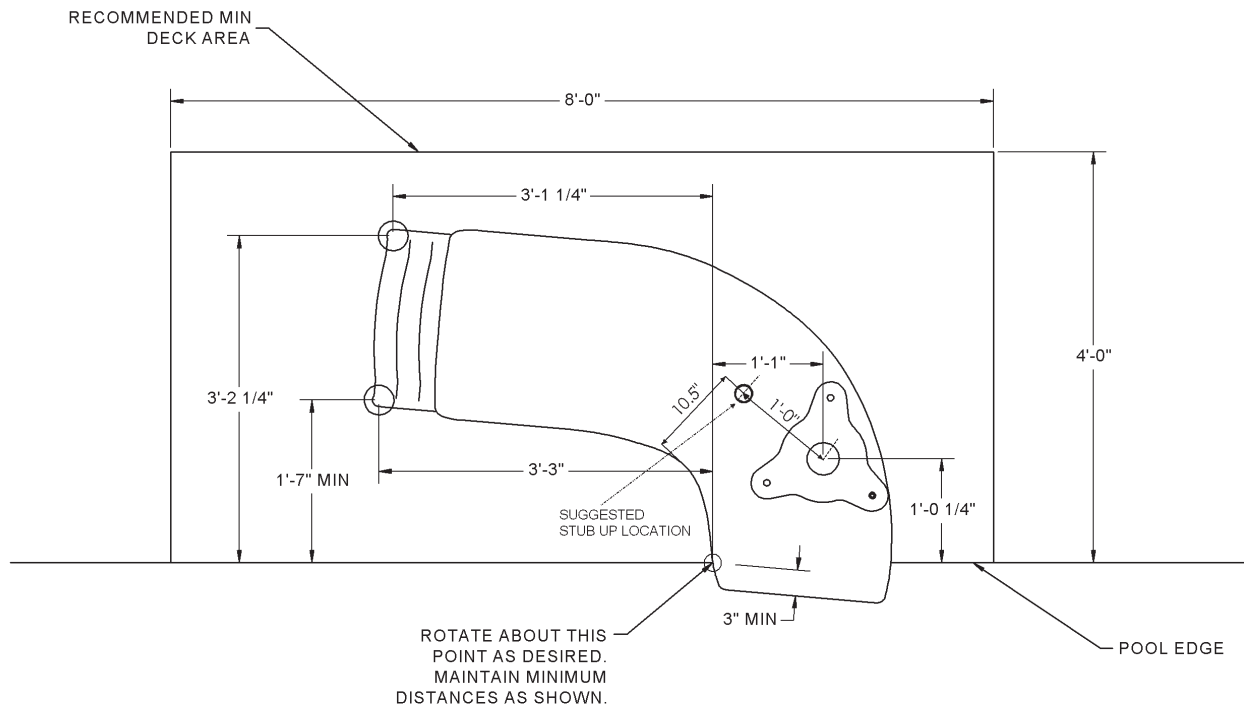

ZOOMERANG™ SLIDE:

FEATURES:

- Durable & Long Lasting Acrylic Construction
- Available in White Only
- Available in Right Turn Only
- 37'' High at Seating Area
- Flume Width = 19'' (centerline)
- Flume Depth = 9.5''
- Zoom-Flume™ Water Supply System
- 15-30 GPM (Actual GPM rating will vary depending on specific pool size and pool equipment used.)
- Stainless Steel Rails, Legs & Hardware
- Discreetly Sits Below a 6' Privacy Fence
- Minimum Water Depth of 3'6''
- Water Supply Attaches Directly to Pool Return Inlet
- Weight Limit = 200 Lbs.

ZOOMERANG™ SLIDE

DESCRIPTION	PART NUMBER
Zoomerang Slide - right - white comes w/ss hardware	Part #ZM-CR-SS

RESIDENTIAL SLIDES

Zoomerang™ Footprint for RIGHT Turn Only Slide

ZOOMERANG™ SLIDE (ZM-CR-SS):

RESIDENTIAL SLIDES

DETAIL C

DETAIL D

DETAIL B

DETAIL A

ZOOMERANG™ SLIDE (ZM-CR-SS):

ALL CHART INFORMATION BELOW CORRESPONDS WITH THE DRAWING ON THE PREVIOUS PAGE.

DRAWING REPRESENTS THE FOLLOWING PART NUMBERS:
ZM-CR-SS

ZM-H1-SS: Ladder Assembly; Flume to Ladder; Ladder to Deck
ZM-H2-SS: Base to Flume; Base to Deck