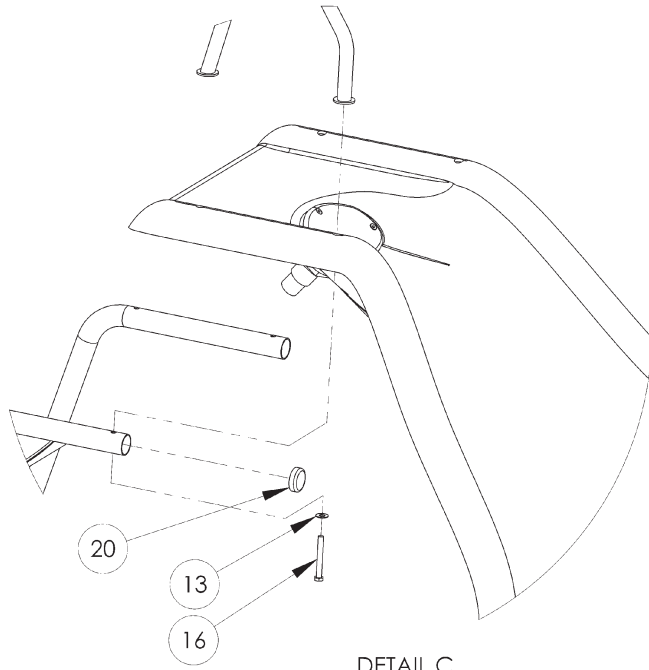

ZOOMERANG™ SLIDE:

FEATURES:

- Durable & Long Lasting Acrylic Construction
- Available in White Only
- Available in Right Turn Only
- 37'' High at Seating Area
- Flume Width = 19'' (centerline)
- Flume Depth = 9.5''
- Zoom-Flume™ Water Supply System
- 15-30 GPM (Actual GPM rating will vary depending on specific pool size and pool equipment used.)
- Stainless Steel Rails, Legs & Hardware
- Discreetly Sits Below a 6' Privacy Fence
- Minimum Water Depth of 3'6''
- Water Supply Attaches Directly to Pool Return Inlet
- Weight Limit = 200 Lbs.

ZOOMERANG™ SLIDE

DESCRIPTION	PART NUMBER
Zoomerang Slide - right - white comes w/ss hardware	Part #ZM-CR-SS

RESIDENTIAL SLIDES

Zoomerang™ Footprint for RIGHT Turn Only Slide

ZOOMERANG™ SLIDE (ZM-CR-SS):

RESIDENTIAL SLIDES

DETAIL C

DETAIL D

DETAIL B

DETAIL A

ZOOMERANG™ SLIDE (ZM-CR-SS):

ALL CHART INFORMATION BELOW CORRESPONDS WITH THE DRAWING ON THE PREVIOUS PAGE.

DRAWING REPRESENTS THE FOLLOWING PART NUMBERS:
ZM-CR-SS

ZM-H1-SS: Ladder Assembly; Flume to Ladder; Ladder to Deck
ZM-H2-SS: Base to Flume; Base to Deck