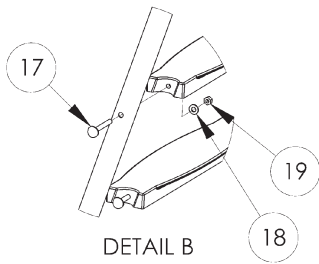

ZOOMERANG™ SLIDE:

FEATURES:

- Durable & Long Lasting Acrylic Construction
- Available in White Only
- Available in Right Turn Only
- 37'' High at Seating Area
- Flume Width = 19'' (centerline)
- Flume Depth = 9.5''
- Zoom-Flume™ Water Supply System
- 15-30 GPM (Actual GPM rating will vary depending on specific pool size and pool equipment used.)
- Stainless Steel Rails, Legs & Hardware
- Discreetly Sits Below a 6' Privacy Fence
- Minimum Water Depth of 3'6''
- Water Supply Attaches Directly to Pool Return Inlet
- Weight Limit = 200 Lbs.

ZOOMERANG™ SLIDE

DESCRIPTION	PART NUMBER
Zoomerang Slide - right - white comes w/ss hardware	Part #ZM-CR-SS

RESIDENTIAL SLIDES

Zoomerang™ Footprint for RIGHT Turn Only Slide

ZOOMERANG™ SLIDE (ZM-CR-SS):

RESIDENTIAL SLIDES

DETAIL C

DETAIL D

DETAIL B

DETAIL A

ZOOMERANG™ SLIDE (ZM-CR-SS):

ALL CHART INFORMATION BELOW CORRESPONDS WITH THE DRAWING ON THE PREVIOUS PAGE.

DRAWING REPRESENTS THE FOLLOWING PART NUMBERS:
ZM-CR-SS

ZM-H1-SS: Ladder Assembly; Flume to Ladder; Ladder to Deck
ZM-H2-SS: Base to Flume; Base to Deck